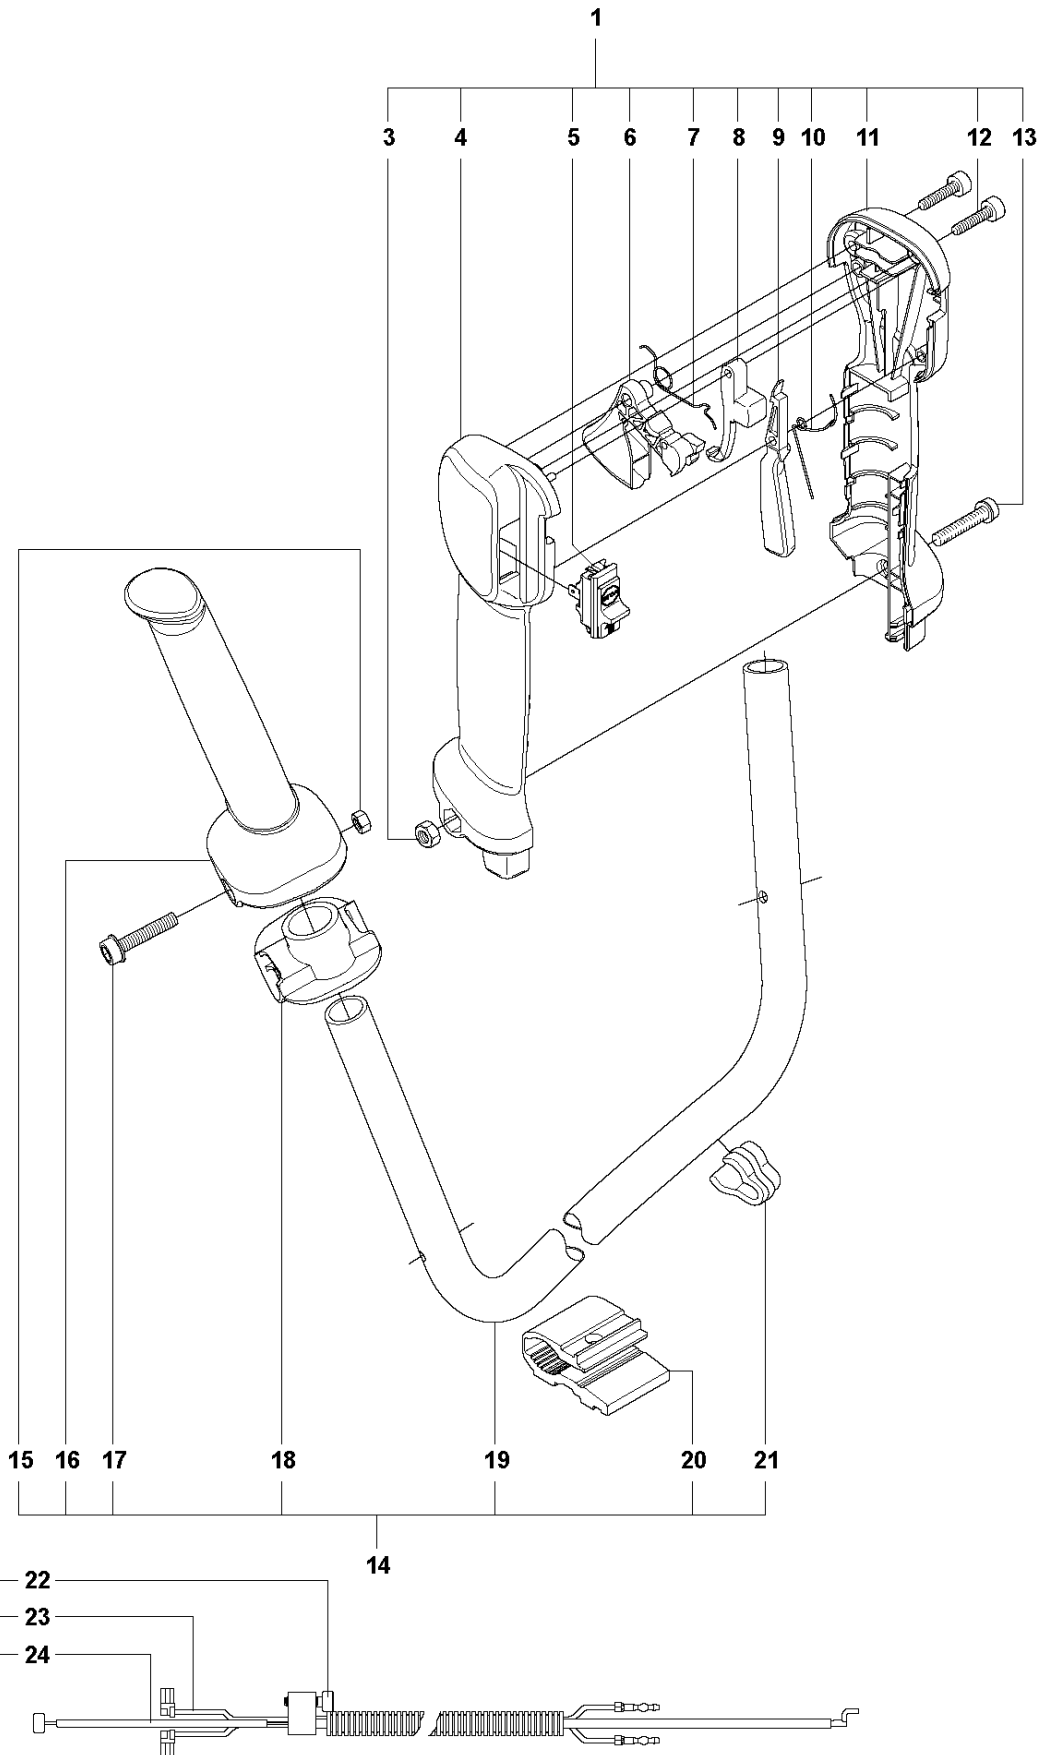

F 323RII, 327Rx
THROTTLE CONTROLS & HANDLE BAR

HANDLE & CONTROLS

323 RII, from 2012-01

Ref	Part no.	Description	Remark	Qty	Kit
1	537 42 45-13	HANDLE SYSTEM ASSY		1	
2	502 65 41-01	WIRING		1	
3	503 22 10-13	HEXAGON NUT		1	1
4	537 16 02-03	HANDLE HALF LEFT	323 RII	1	1
5	537 41 90-01	SWITCH		1	1
6	506 49 77-01	THROTTLE CONTROL		1	9
7	537 17 42-01	SPRING THROTTLE TRIG		1	1
8	537 16 07-01	STARTER THROTTLE LOC		1	1
9	506 49 77-01	THROTTLE CONTROL		1	1,6
10	537 17 43-01	SPRING		1	1
11	537 16 03-01	HANDLE HALF RIGHT	323 RII	1	1
12	503 21 66-18	SCREW IH SCT		2	1
13	503 20 07-35	SCREW IH SCFM		1	1
14	503 72 43-09	HANDLEBAR		1	
15	731 23 14-01	HEXAGON NUT		1	14
16	537 17 28-01	HANDLE		1	14
17	503 20 02-45	SCREW IH SCFM		1	14
18	537 17 29-01	COVER		1	14
19	502 19 95-03	HANDLEBAR	High (323 RII)	1	14
20	544 02 09-01	CLIP		1	14
21	502 21 12-01	STAPLE		1	14
22	503 21 66-18	SCREW IH SCT		1	2
23	502 53 16-02	SHORT CIRCUIT CABLE		1	2
24	537 17 39-01	THROTTLE WIRE ASSY		1	2