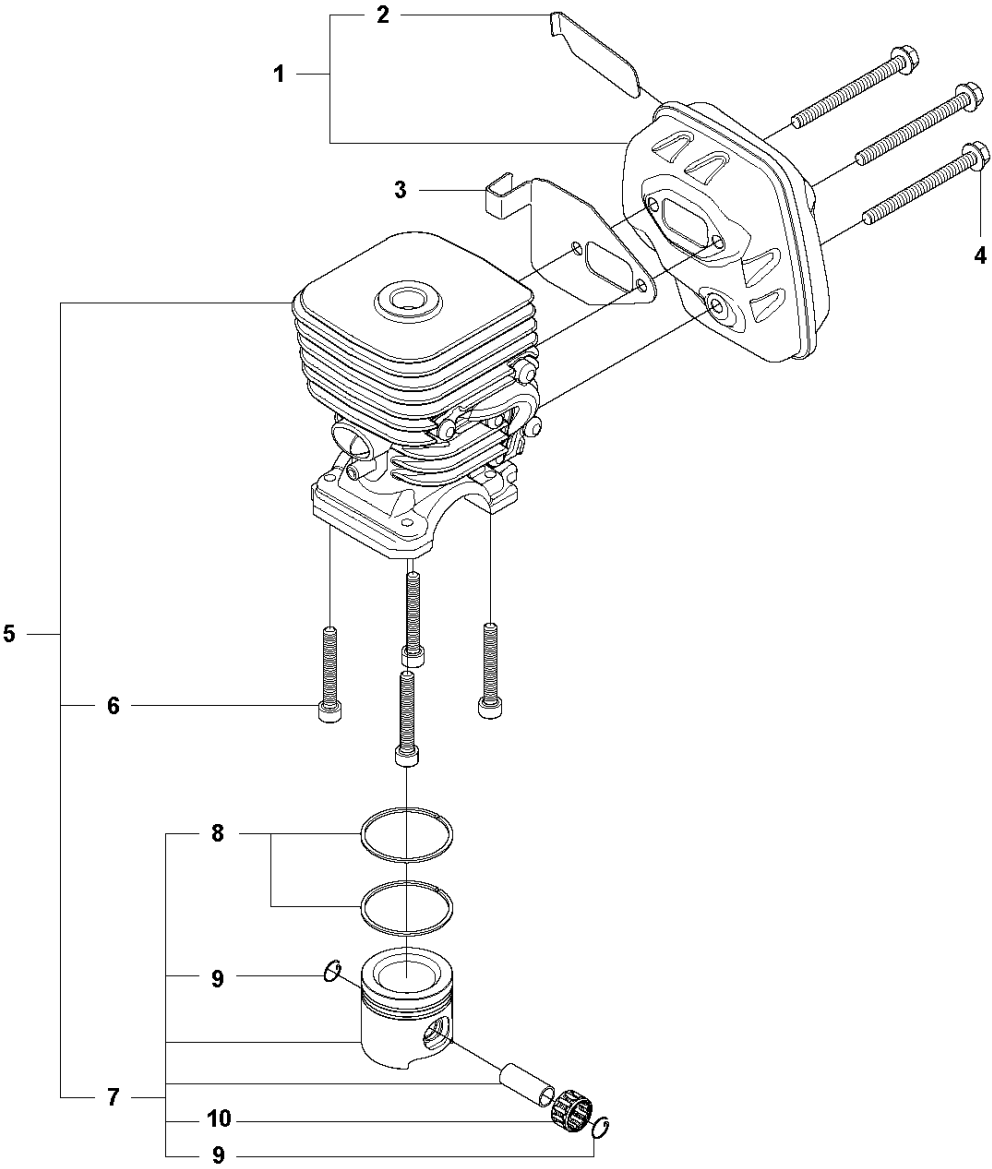

N 327LS, LX, LDX, RX, RDX, RJX, 323RII
CYLINDER PISTON & MUFFLER

CYLINDER, PISTON & MUFFLER

323 RII, from 2012-01

Ref	Part no.	Description	Remark	Qty	Kit
1	537 22 17-04	MUFFLER ASSY	Cat.	1	
2	537 22 18-01	SPARK ARRESTOR SCREEN		1	1
3	537 01 41-01	GASKET		1	
4	502 07 81-01	SCREW EHHFM		3	
5	537 08 51-03	CYLINDER	Ø=34mm	1	
6	503 20 07-35	SCREW IHSCFM		4	5
7	537 40 59-02	PISTON		1	5
8	537 40 62-01	PISTON RING		1	7
9	737 44 08-00	CIRCLIP		1	7
10	503 71 22-01	BEARING		1	7