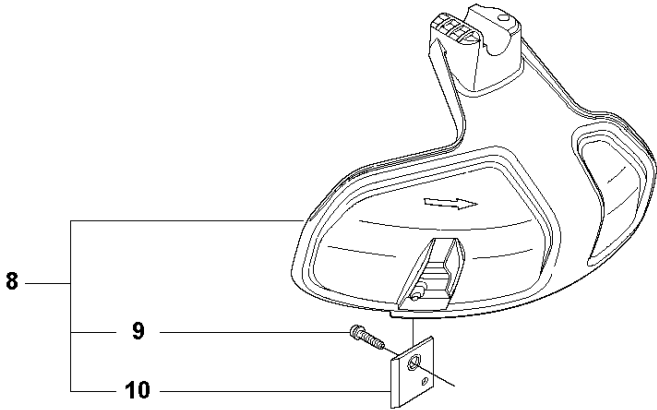

S 327LS, LX, LDX, RX, RDX, RJX, 323RII
ACCESSORIES

ACCESSORIES

323 RII, from 2012-01

Ref	Part no.	Description	Remark	Qty	Kit
1	544 04 42-10	ACCESSORY BAG	Captive screws 323RII, 327Rx	1	
2	573 99 43-04	SCREW IHSCFMO	Captive screws	2	1
3	574 56 80-01	CLAMP	Captive screws	1	1
4	537 29 34-01	ADAPTER		1	1
5	574 56 49-02	BLADE GUARD	Captive screws	1	1
6	503 20 03-16	SCREW IHSCFM	Captive screws	4	1
7	574 03 95-01	LOCKING NUT	Captive screws	4	1
8	503 97 71-01	TRIMMER GUARD	327Lx, 327LDx	1	
9	503 21 07-16	SCREW IHSCFT		1	8
10	503 79 88-01	BLADE		1	8
11	503 93 42-02	COMBI GUARD	323RII, 327Rx	1	
12	503 21 07-16	SCREW IHSCFT		1	11
13	503 79 88-01	BLADE		1	11