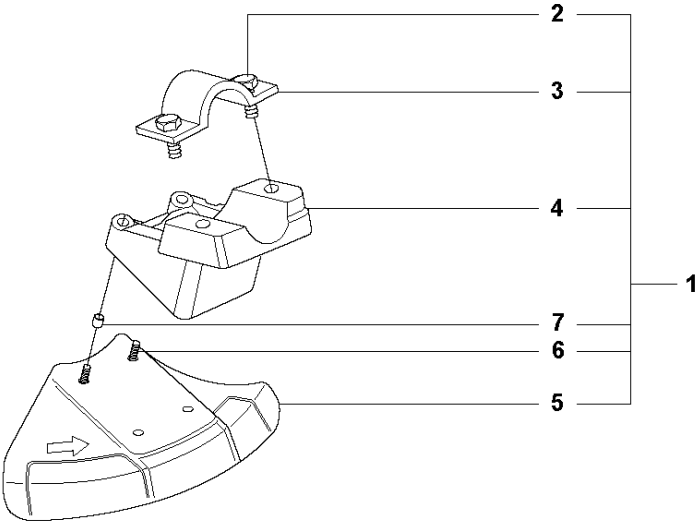

S 327LS, LX, LDX, RX, RDX, RJX, 323RII
ACCESSORIES

ACCESSORIES

323 RII, from 2012-01

Ref	Part no.	Description	Remark	Qty	Kit
1	544 04 42-10	ACCESSORY BAG	Captive screws 323RII, 327Rx	1	
2	573 99 43-04	SCREW IHSCFMO	Captive screws	2	1
3	574 56 80-01	CLAMP	Captive screws	1	1
4	537 29 34-01	ADAPTER		1	1
5	574 56 49-02	BLADE GUARD	Captive screws	1	1
6	503 20 03-16	SCREW IHSCFM	Captive screws	4	1
7	574 03 95-01	LOCKING NUT	Captive screws	4	1
8	503 97 71-01	TRIMMER GUARD	327Lx, 327LDx	1	
9	503 21 07-16	SCREW IHSCFT		1	8
10	503 79 88-01	BLADE		1	8
11	503 93 42-02	COMBI GUARD	323RII, 327Rx	1	
12	503 21 07-16	SCREW IHSCFT		1	11
13	503 79 88-01	BLADE		1	11