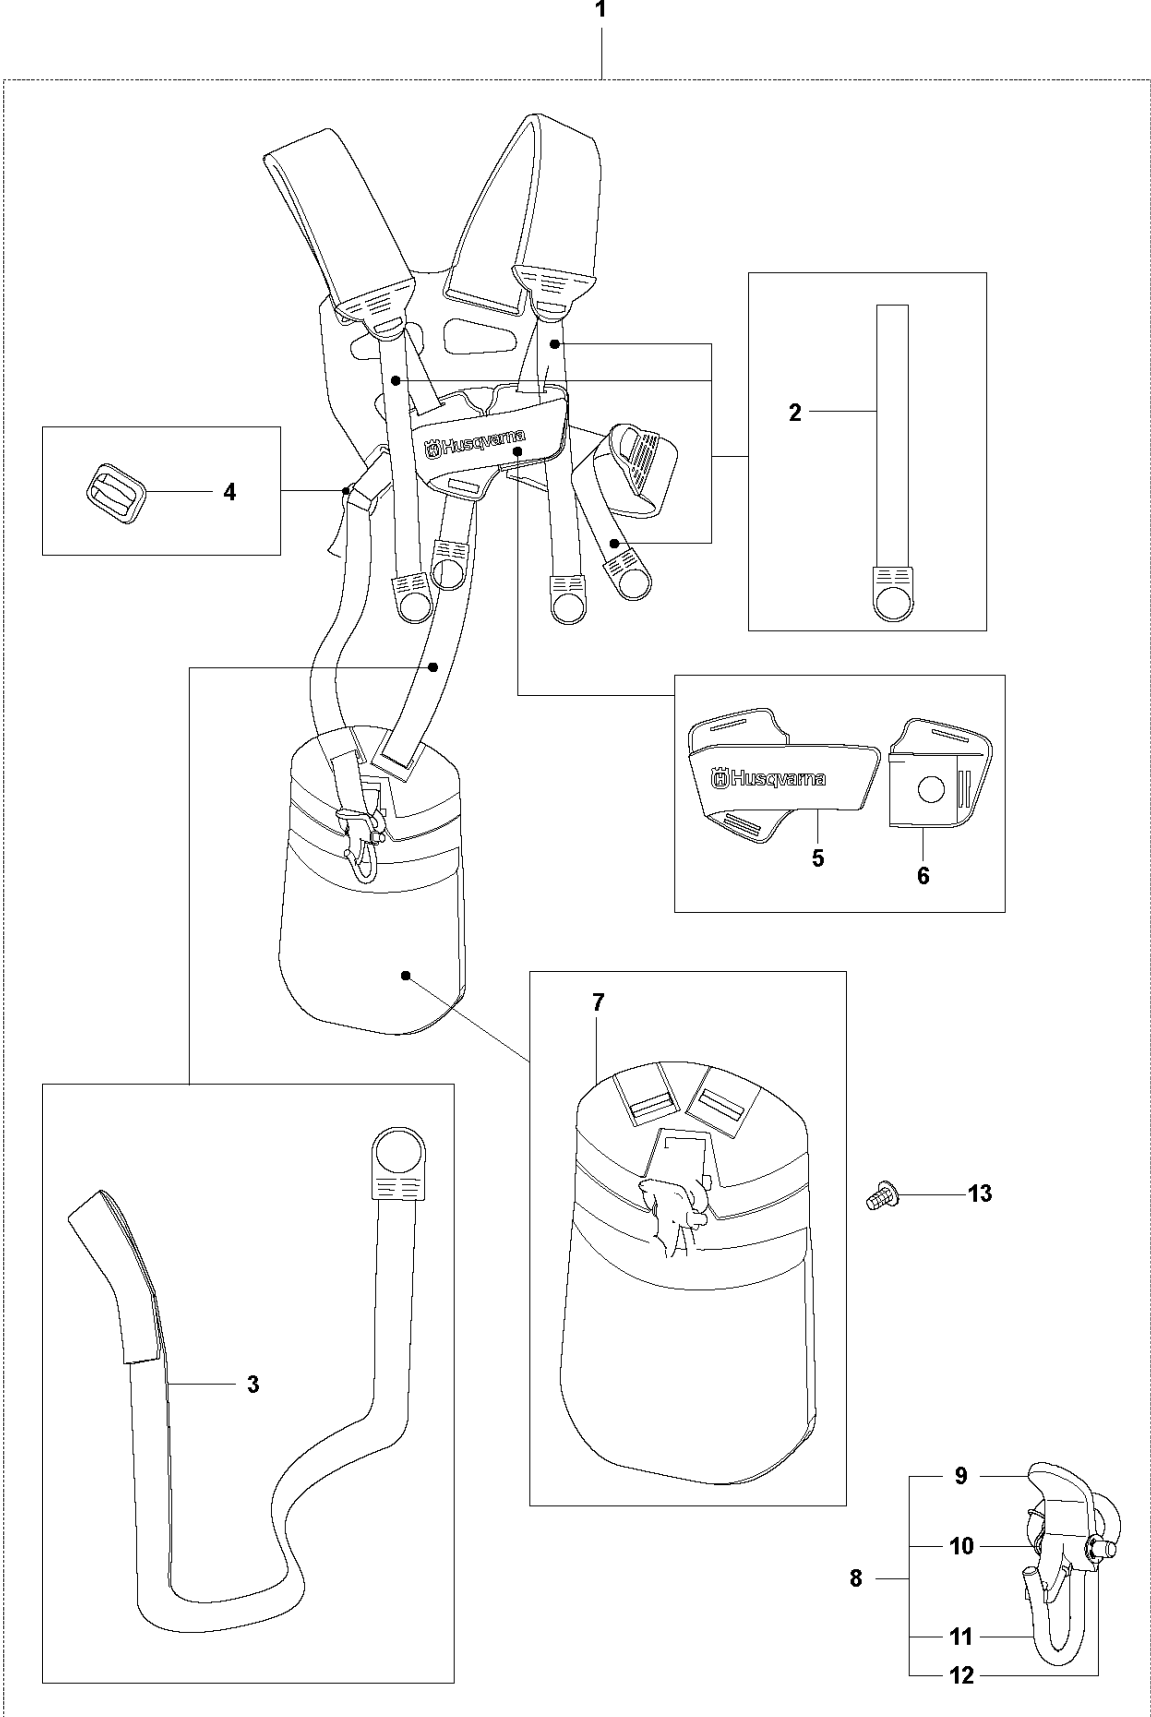

T Duo Balance
HARNESS

HARNES

323 RII, from 2012-01

Ref	Part no.	Description	Remark	Qty	Kit
1	537 27 57-01	HARNES		1	
1	537 27 57-03	HARNES	US	1	1
2	503 99 61-01	BAND		3	1
3	503 99 61-03	BAND		1	1
4	537 11 35-01	RETAINER		1	1
5	537 28 84-01	FRONT PIECE		1	1
6	537 28 83-01	FRONT PIECE		1	1
7	537 27 59-01	HIP PAD		1	1
8	502 02 28-01	HOOK		1	1
9	502 02 30-02	LOCK		1	1,8
10	502 02 38-01	SPRING		1	1,8
11	502 02 29-02	HOOK		1	1,8
12	735 31 09-20	E-CLIP		1	1,8
13	537 17 54-01	HIP PAD		3	1