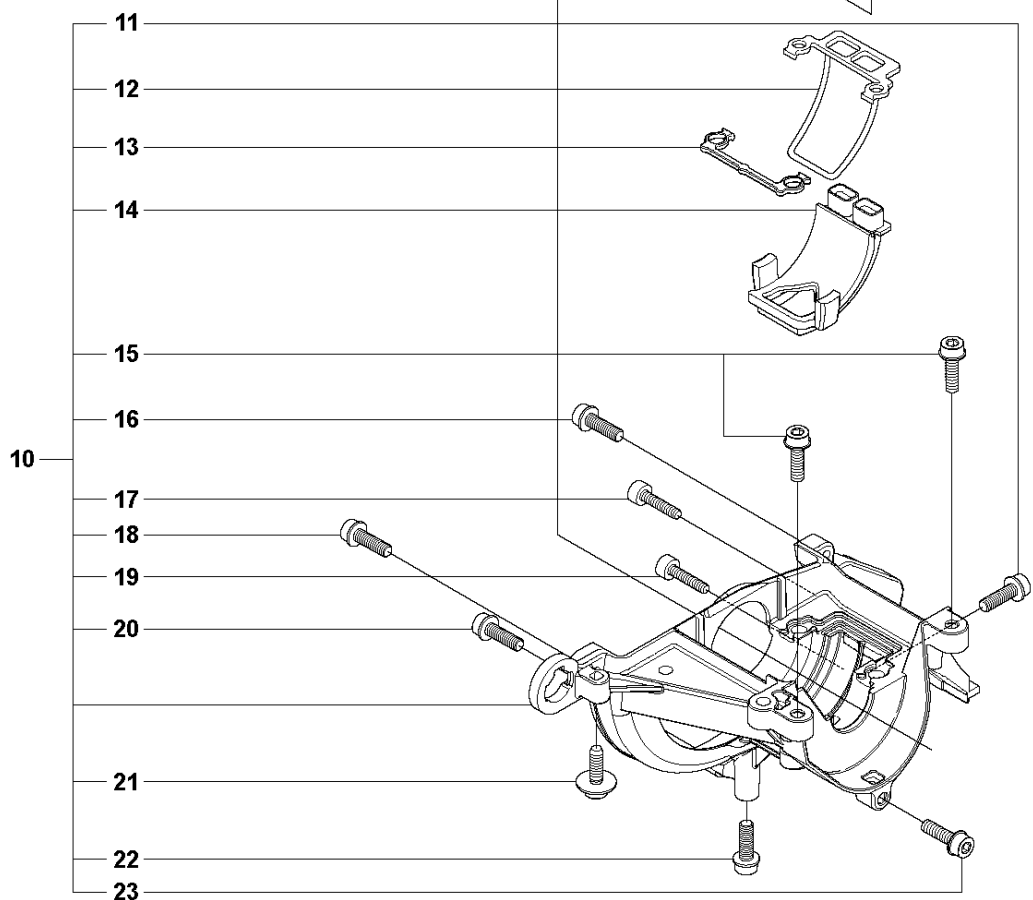

P 327LS, LX, LDX, RX, RDX, RJX, 323RII
CRANK CASE

CRANKCASE

323 RII, from 2012-01

Ref	Part no.	Description	Remark	Qty	Kit
1	537 30 96-01	COMPRESSION SLEEVE		1	
2	503 21 68-25	SCREW IHSCFT		1	1
3	503 21 68-25	SCREW IHSCFT		1	1
4	537 04 12-09	CLUTCH COVER		1	
5	537 42 50-01	PROTECTIVE PLATE		1	4
6	503 20 03-16	SCREW IHSCFM	M5x16	1	4
7	537 07 36-01	SPRING		1	
8	503 25 05-01	BALL BEARING		1	4
9	537 33 67-01	CIRCLIP		1	4
10	537 08 52-03	CRANKCASE		1	
11	503 20 03-16	SCREW IHSCFM		1	10
12	537 06 69-01	GASKET CRANKCASE		1	10
13	537 08 85-01	GASKET		1	10
14	537 06 68-01	INSERT CRANKCASE		1	10
15	503 20 03-16	SCREW IHSCFM		1	10
16	503 20 03-16	SCREW IHSCFM		1	10
17	503 21 66-18	SCREW IHSCFT		1	10
18	503 20 03-16	SCREW IHSCFM		1	10
19	503 21 66-18	SCREW IHSCFT		1	10
20	503 20 03-16	SCREW IHSCFM		1	10
21	503 21 77-16	SCREW IHSCFT		1	10
22	503 20 14-12	SCREW IHSCFMO	M5x12	1	10
23	503 20 03-16	SCREW IHSCFM		1	10