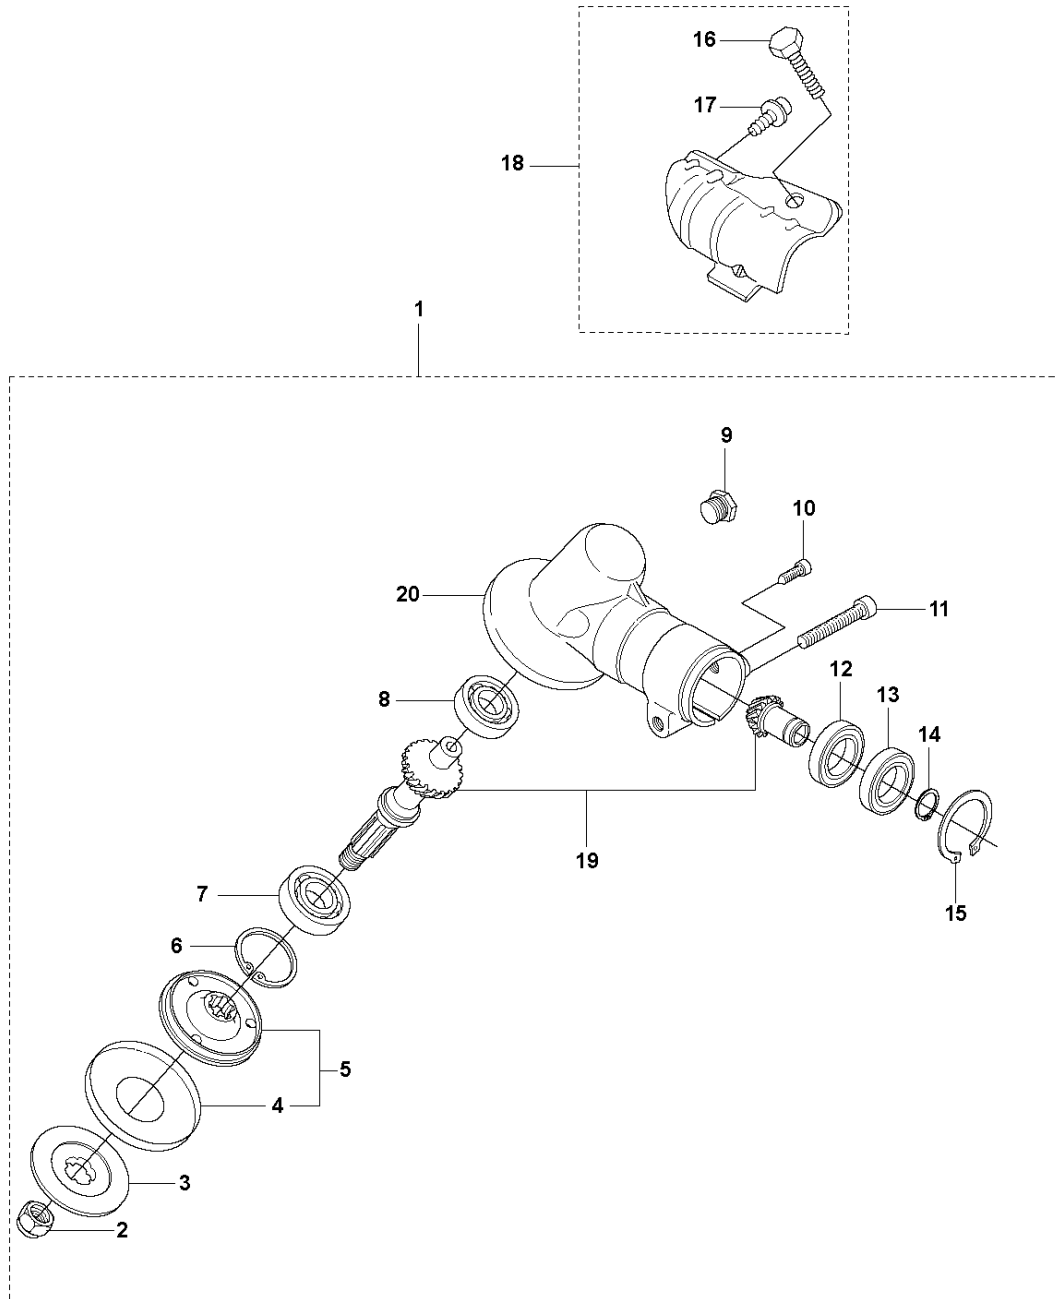

A 327LS, LX, LDX, RX, RDX, RJX, 323RII
BEVEL GEAR

BEVEL GEAR

323 RII, from 2012-01

Ref	Part no.	Description	Remark	Qty	Kit
1	537 19 92-02	BEVEL GEAR ASSY		1	
2	503 85 63-01	NUT		1	1
3	537 28 56-01	SUPPORT FLANGE		1	1
4	537 29 26-01	CUP		1	1
5	537 23 49-01	DRIVER ASSY		1	1
6	735 31 28-10	CIRCLIP		1	1
7	503 25 24-01	BALL BEARING		1	1
8	738 21 98-00	BALL BEARING		1	1
9	503 20 15-01	SCREW IHHM		1	1
10	503 20 14-12	SCREW IHSCFMO		1	1
11	503 20 07-25	SCREW IHSCFM		1	1
12	738 21 99-00	BALL BEARING		1	1
13	738 21 99-02	BALL BEARING		1	1
14	735 31 11-00	CIRCLIP		1	1
15	735 31 25-10	CIRCLIP		1	1
16	725 23 70-51	SCREW		1	18
17	503 20 07-12	SCREW IHSCFM		1	18
18	574 30 69-01	CLAMP	Captive screws	1	
19	537 04 10-01	GEAR WHEEL KIT		1	
20	537 33 37-01	GEAR HOUSING		1