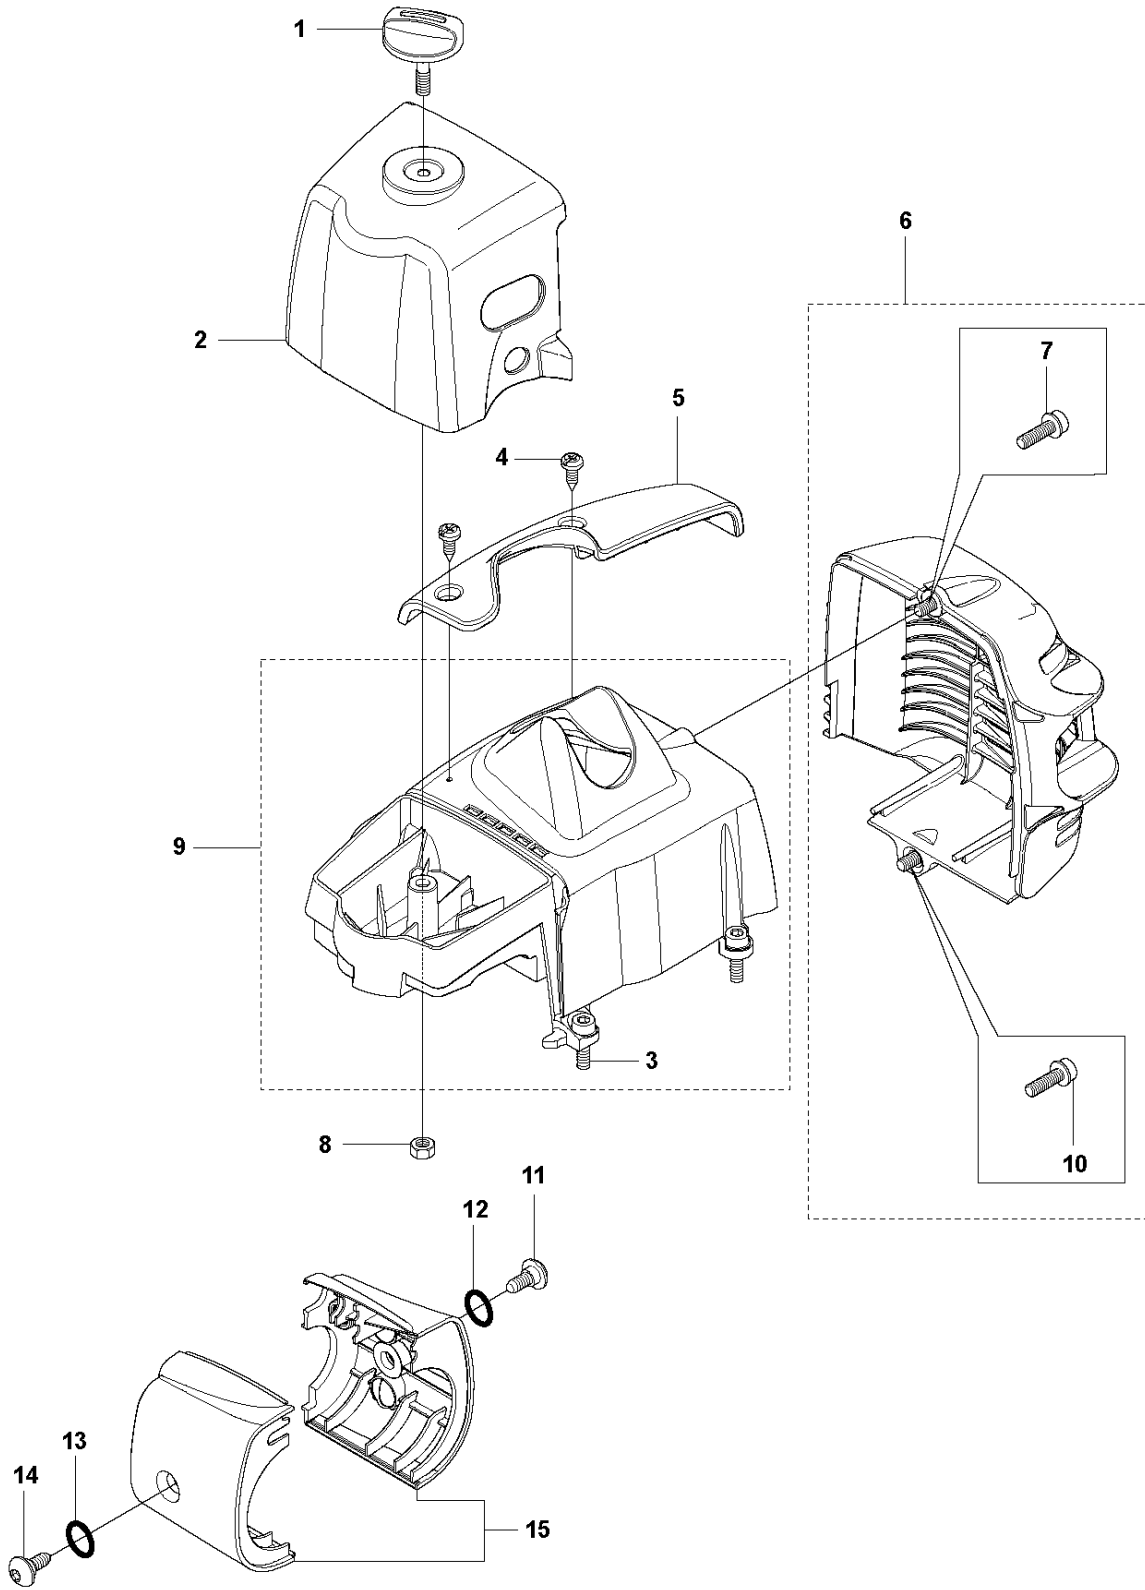

H2 327Lx, LDx, Rx, RDx, RJx,
COVERS

COVER

323 RII, from 2012-01

Ref	Part no.	Description	Remark	Qty	Kit
1	537 21 32-10	KNOB		1	
2	502 48 13-01	FILTER COVER		1	
3	574 47 70-03	SCREW IHSCFMO	Captive screws	4	9
4	503 21 35-12	SCREW CCRPANT		2	
5	502 48 16-01	ARM PROTECTION		1	
6	544 84 81-02	HEAT PROTECTOR	Captive screws	1	
7	574 18 15-01	SCREW IHSCFTO	Captive screws	1	6
8	503 22 24-01	LOCKING NUT		1	
9	574 35 39-01	CYLINDER COVER ASSY	Captive screws	1	
10	574 47 70-03	SCREW IHSCFMO	Captive screws	1	6
11	503 96 13-01	SCREW		1	
12	740 42 06-00	O-RING		1	
13	740 42 06-00	O-RING		1	
14	503 96 13-01	SCREW		1	
15	502 48 15-01	COVER		1