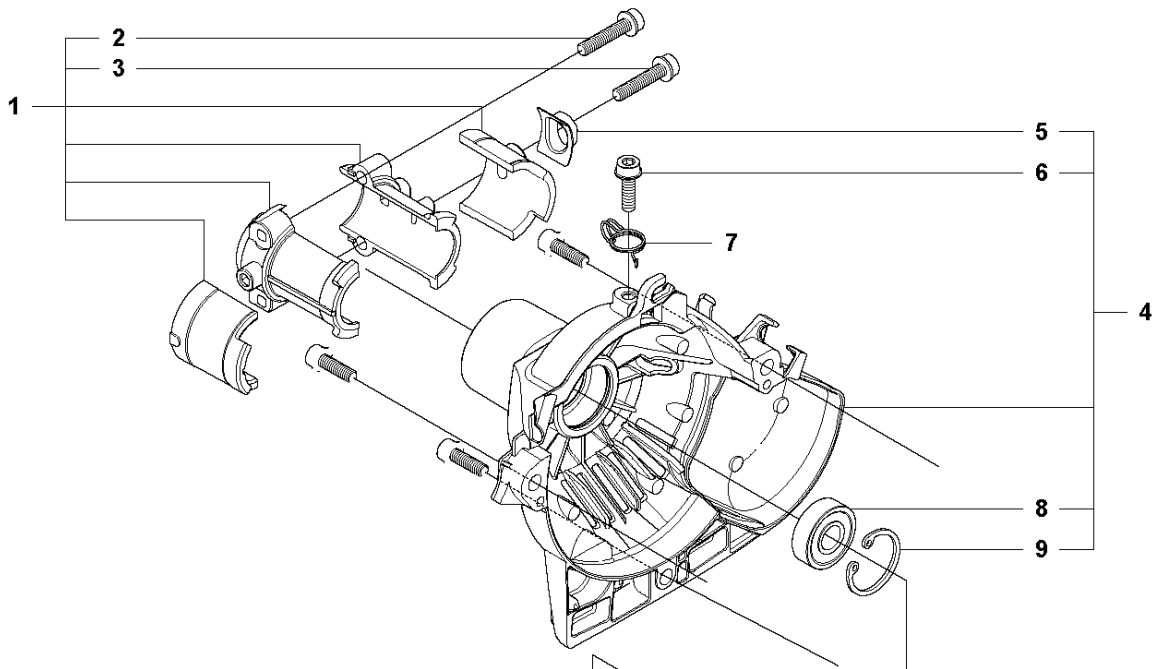

P 327LS, LX, LDX, RX, RDX, RJX, 323RII
CRANK CASE

CRANKCASE

323 RII, from 2012-01

Ref	Part no.	Description	Remark	Qty	Kit
1	537 30 96-01	COMPRESSION SLEEVE		1	
2	503 21 68-25	SCREW IHSCFT		1	1
3	503 21 68-25	SCREW IHSCFT		1	1
4	537 04 12-09	CLUTCH COVER		1	
5	537 42 50-01	PROTECTIVE PLATE		1	4
6	503 20 03-16	SCREW IHSCFM	M5x16	1	4
7	537 07 36-01	SPRING		1	
8	503 25 05-01	BALL BEARING		1	4
9	537 33 67-01	CIRCLIP		1	4
10	537 08 52-03	CRANKCASE		1	
11	503 20 03-16	SCREW IHSCFM		1	10
12	537 06 69-01	GASKET CRANKCASE		1	10
13	537 08 85-01	GASKET		1	10
14	537 06 68-01	INSERT CRANKCASE		1	10
15	503 20 03-16	SCREW IHSCFM		1	10
16	503 20 03-16	SCREW IHSCFM		1	10
17	503 21 66-18	SCREW IHSCFT		1	10
18	503 20 03-16	SCREW IHSCFM		1	10
19	503 21 66-18	SCREW IHSCFT		1	10
20	503 20 03-16	SCREW IHSCFM		1	10
21	503 21 77-16	SCREW IHSCFT		1	10
22	503 20 14-12	SCREW IHSCFMO	M5x12	1	10
23	503 20 03-16	SCREW IHSCFM		1	10