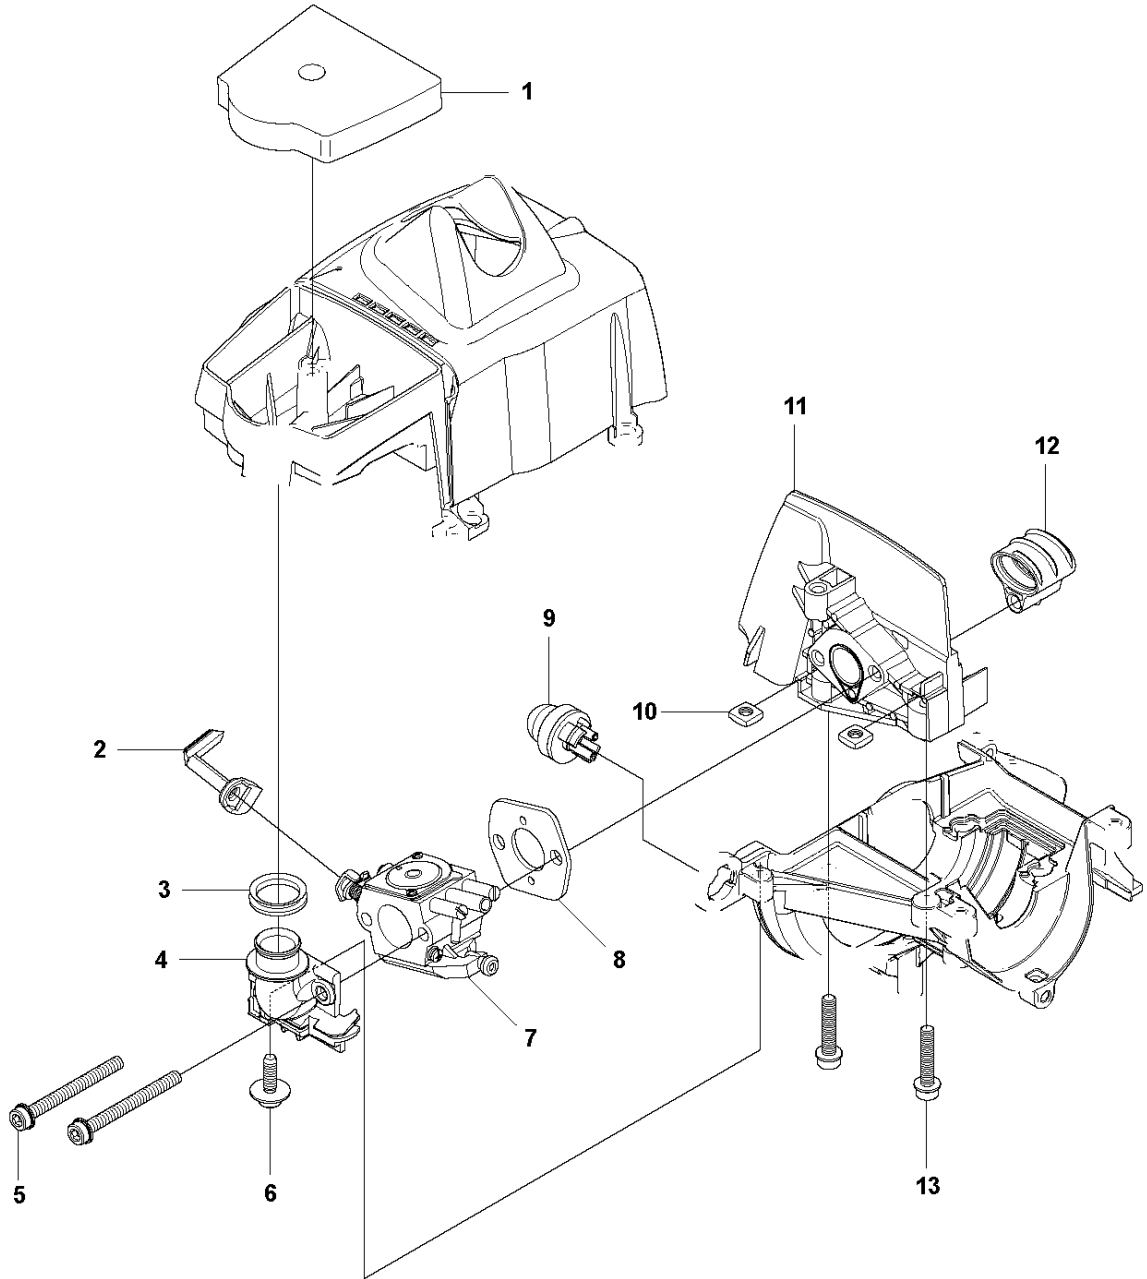

J 327LX, LDX, RX, RDX, RJX, LX, 323RII
CARBURETOR & AIR FILTER

CARBURETOR & AIR FILTER

323 RII, from 2012-01

Ref	Part no.	Description	Remark	Qty	Kit
1	537 14 31-01	AIR FILTER ASSY		1	
2	503 96 25-01	CHOKE CONTROL		1	
3	740 68 11-21	V-RING		1	
4	502 49 90-01	BRACKET		1	
5	503 21 75-50	SCREW IHSCFT		2	
6	503 21 77-16	SCREW IHSCFT		1	
7	503 28 34-01	CARBURETTOR	Zama C1Q-EL24, NOT FOR US	1	
7	576 01 98-01	CARBURETTOR	Hualong HQ-2, only option for US	1	
8	503 49 71-01	GASKET		1	
9	503 93 66-01	PRIMER HOUSING		1	
10	503 22 65-04	SQUARE NUT		2	
11	503 91 09-01	INSULATION WALL		1	
12	503 94 26-01	INLET PIPE		1	
13	503 20 03-25	SCREW IHSCFM		2	
14	505 27 10-01	FILTER		1