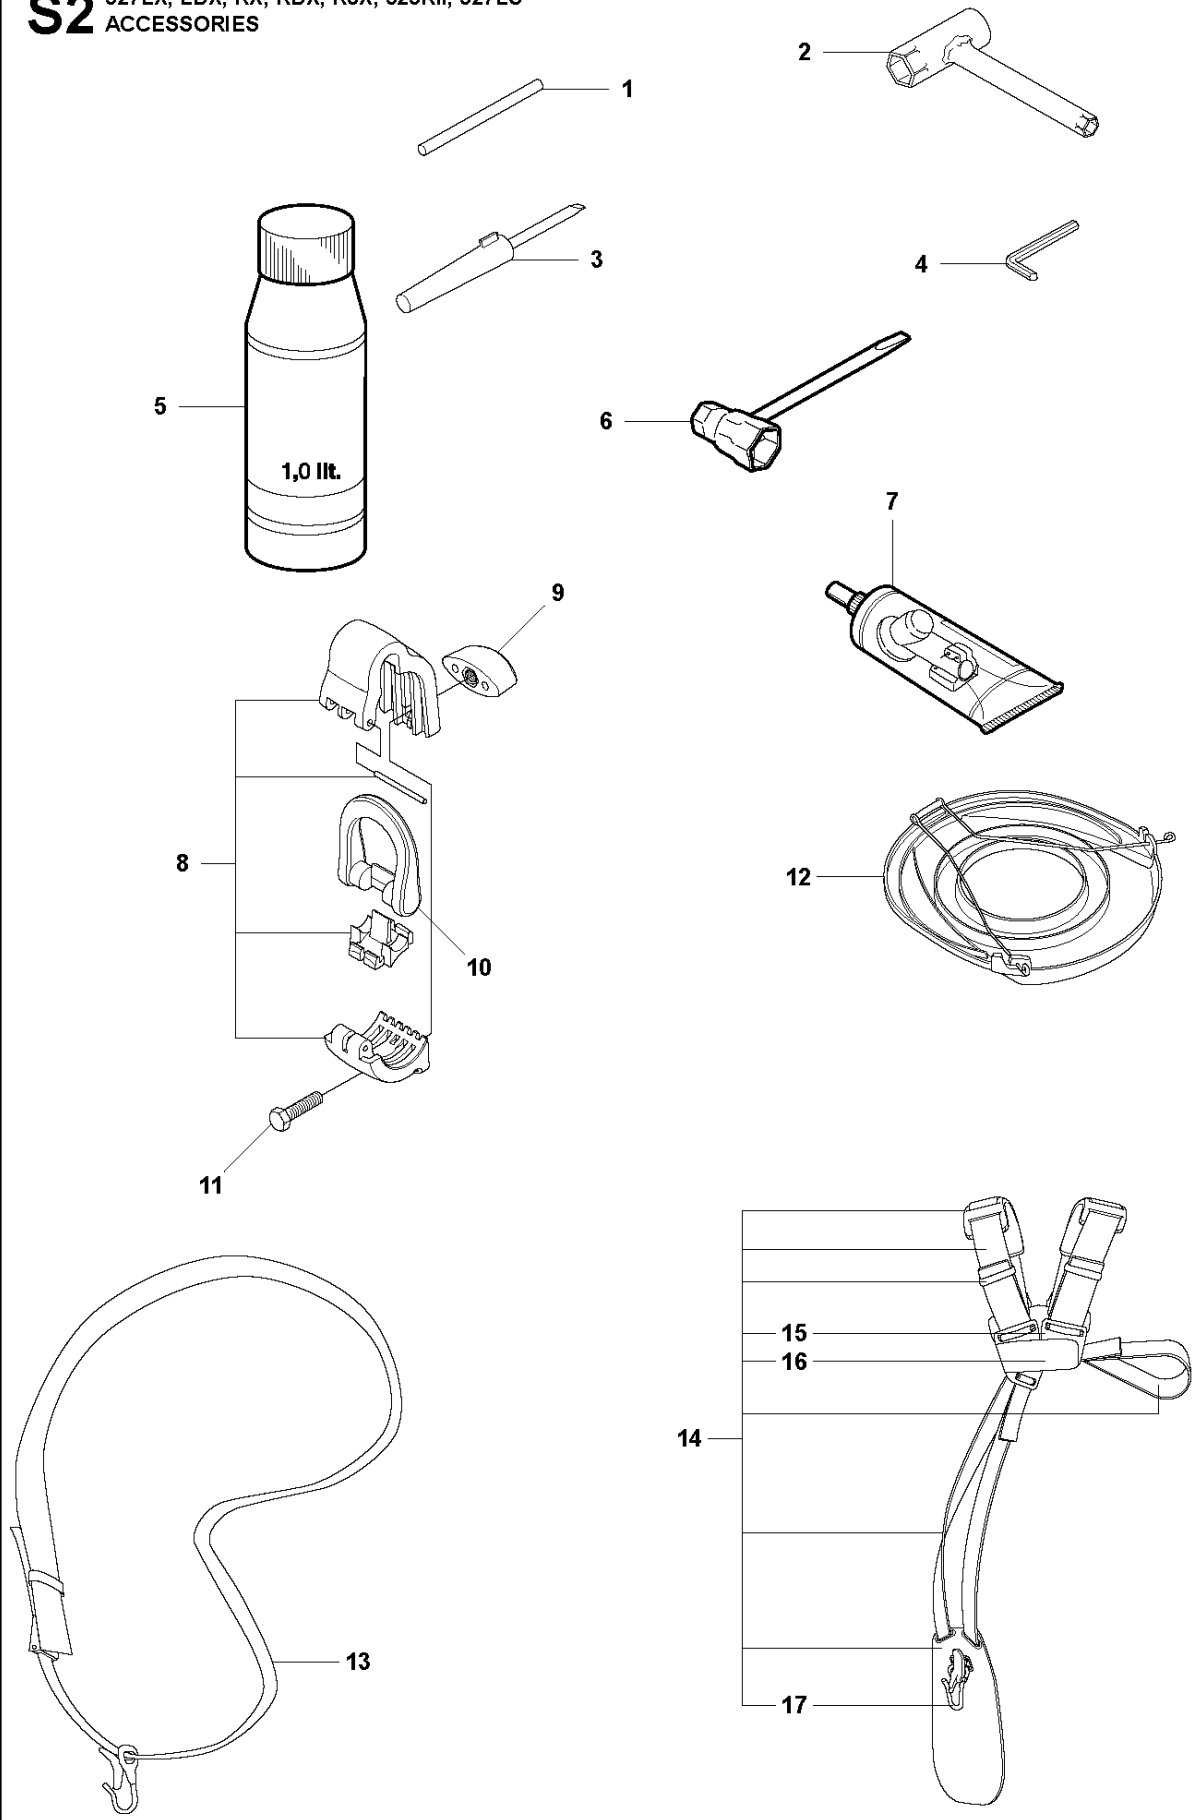

SPARE PARTS LIST

BRUSHCUTTERS/CLEARING SAWS

323 RII, from 2012-01

S2 327LX, LDX, RX, RDX, RJX, 323RII, 327LS
ACCESSORIES

ACCESSORIES

323 RII, from 2012-01

Ref	Part no.	Description	Remark	Qty	Kit
1	502 28 59-01	STOP		1	
2	502 11 46-02	SOCKET WRENCH		1	
3	501 60 02-03	SCREWDRIVER		1	
4	502 21 58-01	L-NYCKEL		1	
5	531 00 92-48	FILTER OIL		1	
6	501 69 17-01	COMBINATION WRENCH		1	
7	503 97 64-01	GREASE		1	
8	537 35 36-01	LOOP		1	
9	537 13 04-02	KNOB		1	
10	537 35 01-01	LOOP		1	
11	725 23 31-51	SCREW		1	
12	537 31 29-01	TRANSPORT GUARD	200-275 mm	1	
13	537 21 62-01	HARNESS		1	
13	537 21 62-02	HARNESS	USA	1	
14	537 21 63-01	HARNESS		1	
14	537 21 63-02	HARNESS	USA	1	
15	503 73 40-01	FRONT PIECE		1	14
16	503 73 41-02	FRONT PIECE		1	14
17	502 02 28-02	WELT HOOK		1	14