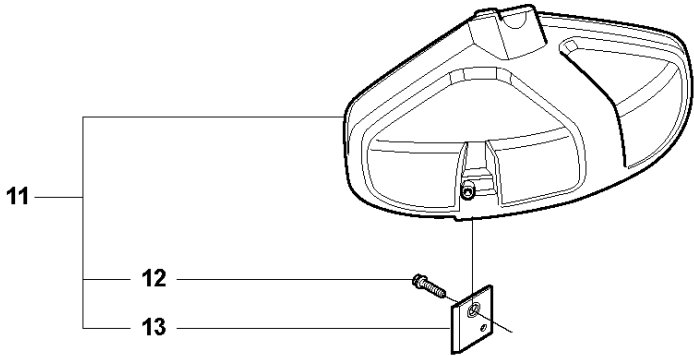

S 327LS, LX, LDX, RX, RDX, RJX, 323RII
ACCESSORIES

ACCESSORIES

323 RII, from 2012-01

Ref	Part no.	Description	Remark	Qty	Kit
1	544 04 42-10	ACCESSORY BAG	Captive screws 323RII, 327Rx	1	
2	573 99 43-04	SCREW IHSCFMO	Captive screws	2	1
3	574 56 80-01	CLAMP	Captive screws	1	1
4	537 29 34-01	ADAPTER		1	1
5	574 56 49-02	BLADE GUARD	Captive screws	1	1
6	503 20 03-16	SCREW IHSCFM	Captive screws	4	1
7	574 03 95-01	LOCKING NUT	Captive screws	4	1
8	503 97 71-01	TRIMMER GUARD	327Lx, 327LDx	1	
9	503 21 07-16	SCREW IHSCFT		1	8
10	503 79 88-01	BLADE		1	8
11	503 93 42-02	COMBI GUARD	323RII, 327Rx	1	
12	503 21 07-16	SCREW IHSCFT		1	11
13	503 79 88-01	BLADE		1	11