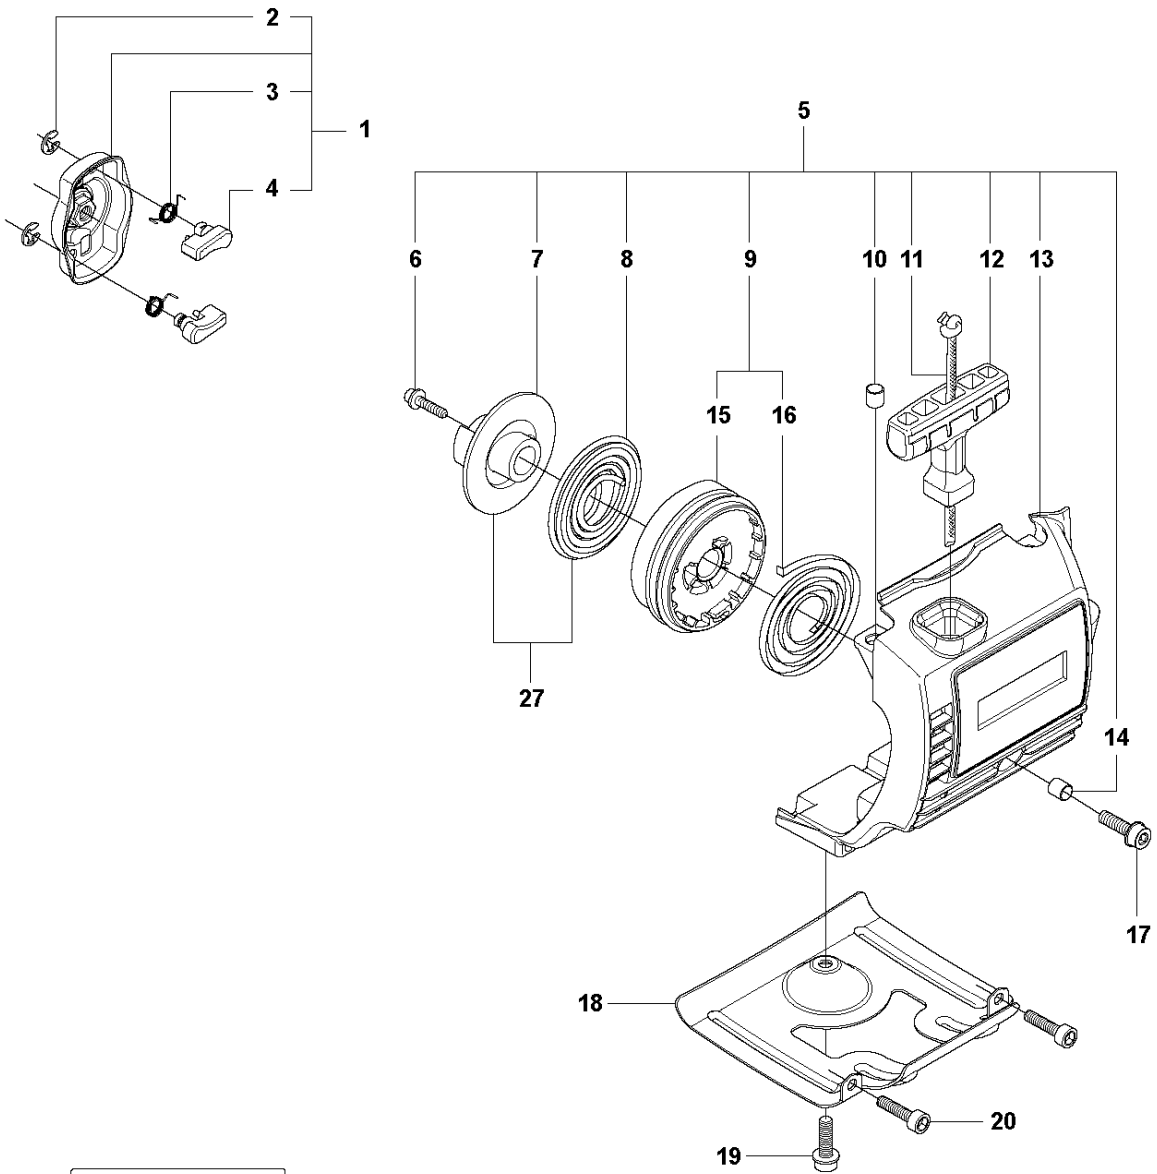

K1 327LX, LDX, RX, RDX, RJX, 323RII
STARTER

21

22

24

23

25

STARTER

323 RII, from 2012-01

Ref	Part no.	Description	Remark	Qty	Kit
1	503 87 33-05	STARTER PAWL BRIDGE		1	
2	735 31 08-20	E-CLIP		2	1
3	503 87 36-01	SPRING		2	1
4	503 87 35-02	STARTER PAWL		2	1
5	544 07 11-02	STARTER ASSY		1	
6	503 21 77-25	SCREW IHSC T		1	5
7	544 03 87-02	DRIVER		1	5
8	544 03 88-02	SPRING		1	5
9	544 16 65-01	STARTER PULLEY ASSY		1	5
10	537 37 93-02	SPACING SLEEVE		2	5
11	503 85 89-01	STARTER CORD		1	5
12	537 00 84-01	STARTER HANDLE		1	5
13	537 41 16-01	STARTER HOUSING		1	5
14	537 37 93-02	SPACING SLEEVE		1	5
15	544 03 86-01	STARTER PULLEY		1	5, 9
16	503 85 90-01	RECOIL SPRING		1	5, 9
17	503 20 03-16	SCREW IHSCFM	M5x16	1	
18	537 03 41-01	PROTECTIVE PLATE		1	
19	503 20 14-12	SCREW IHSCFMO	M5x12	1	
20	503 21 66-18	SCREW IHSC T		2	
21	537 35 34-56	LABEL	327LDx	1	
22	537 35 34-57	LABEL	327RJx	1	
23	537 35 34-58	LABEL	323RII	1	
24	537 35 34-59	LABEL	327Rx	1	
25	537 35 34-60	LABEL	327RDx	1