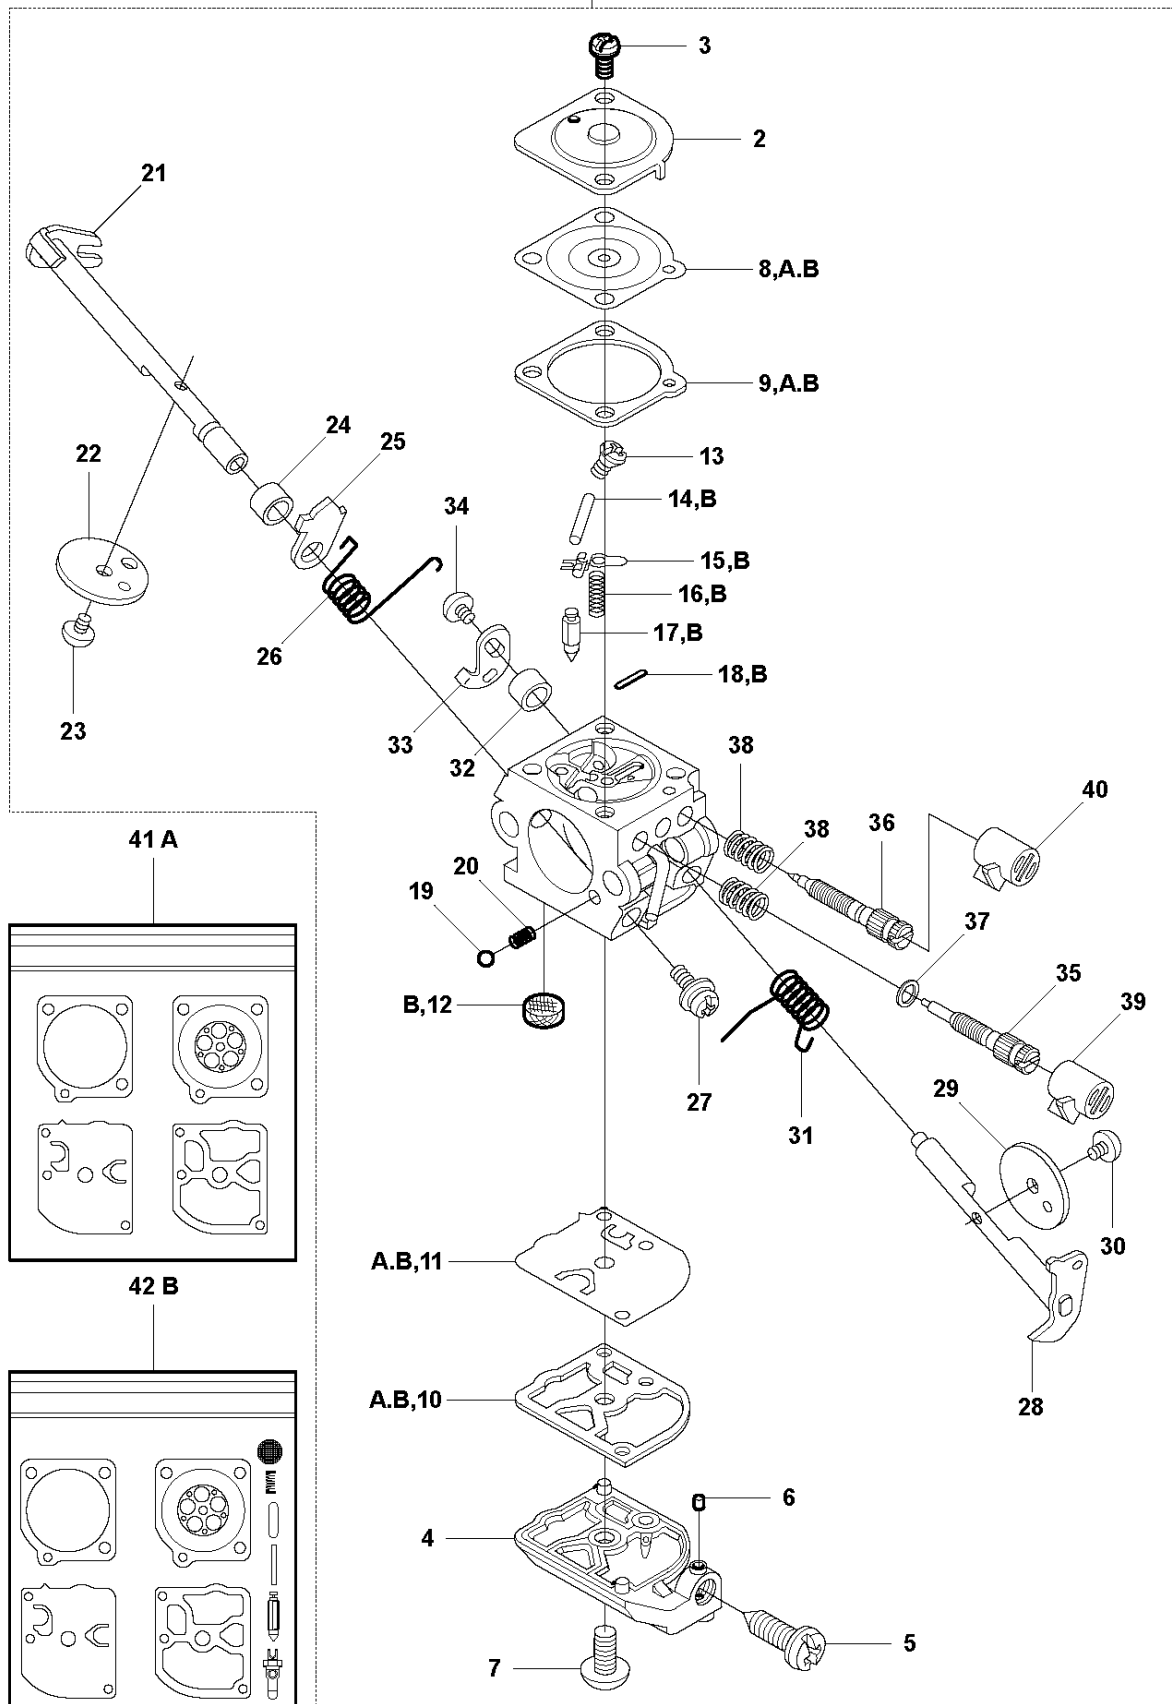

R 327LS, LX, LDX, RX, RDX, RJX, 323RII
CARBURETOR (not for US)

Zama C1Q-EL24

CARBURETOR, NOT FOR US

323 RII, from 2012-01

Ref	Part no.	Description	Remark	Qty	Kit
1	503 28 34-01	CARBURETTOR	Zama C1Q-EL24, NOT FOR US	1	
2	503 97 43-01	COVER		1	1
3	503 48 05-01	SCREW		2	1
4	537 02 02-01	COVER		1	1
5	537 02 07-01	SCREW		1	1
6	503 48 11-01	PIECE		1	1
7	503 47 96-01	SCREW		1	1
8	537 04 89-01	DIAPHRAGM		1	1,A,B
9	537 02 04-01	GASKET		1	1,A,B
10	537 02 01-01	GASKET PUMP		1	1,A,B
11	537 02 00-01	DIAPHRAGM PUMP		1	1,A,B
12	503 53 57-01	STRAINER		1	1,B
13	503 48 01-01	SCREW		1	1
14	503 48 00-01	PIN RETAINING SCREW		1	1,B
15	503 66 59-01	LEVER		1	1,B
16	537 02 03-01	SPRING		1	1,B
17	503 47 97-01	VALVE		1	1,B
18	537 02 08-01	PLUG		1	1,B
19	537 01 25-01	BALL		1	1
20	537 01 26-01	SPRING		1	1
21	537 02 09-01	SHAFT ASSY		1	1
22	537 37 03-01	VALVE		1	1
23	503 48 18-01	SCREW		1	1
24	503 48 19-01	COLLAR		1	1
25	537 04 90-01	LEVER		1	1
26	537 02 10-01	SPRING		1	1
27	503 75 53-01	SCREW		1	1
28	537 01 96-01	SHAFT ASSY		1	1
29	537 01 99-01	VALVE		1	1
30	503 47 92-01	SCREW		1	1
31	537 01 97-01	SPRING		1	1
32	503 47 89-01	COLLAR		1	1
33	537 01 98-01	LEVER		1	1
34	503 47 90-01	SCREW		1	1
35	537 02 06-01	SCREW		1	1
36	537 12 78-01	SCREW		1	1
37	503 97 40-01	WASHER		1	1
38	503 48 08-01	SPRING		1	1
39	537 02 16-01	LIMITER CAP		1	1
40	537 02 16-01	LIMITER CAP		1	1
41,A	531 00 45-52	GASKET KIT		1	
42,B	531 00 45-53	SET		1	