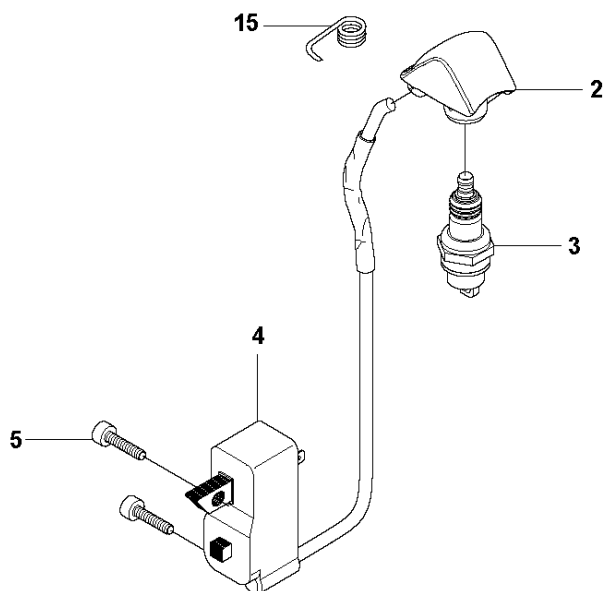

M 327LS, LX, LDX, RX, RDX, RJX, 323RII
IGNITION & CLUTCH

IGNITION SYSTEM & CLUTCH

323 RII, from 2012-01

Ref	Part no.	Description	Remark	Qty	Kit
1	502 49 36-01	SHORT CIRCUIT CABLE		1	
2	537 43 43-01	SPARK PLUG CAP		1	
3	503 23 51-09	SPARK PLUG	Champion RCJ 6Y	1	
4	544 12 70-01	IGNITION MODULE		1	
5	503 21 66-18	SCREW IHST		2	
6	537 23 75-01	CLUTCH DRUM ASSY		1	
7	503 84 29-02	SCREW		2	
8	537 04 67-02	WASHER		1	
9	537 03 22-01	CLUTCH ASSY		1	
10	503 84 28-01	CLUTCH SHOE		2	9
11	503 81 60-01	CLUTCH SPRING		1	9
12	537 04 68-02	WASHER		1	
13	731 71 16-51	HEXAGON NUT FLANGED		1	
14	537 24 96-02	FLYWHEEL		1	
15	501 48 56-01	CONTACT SPRING		1