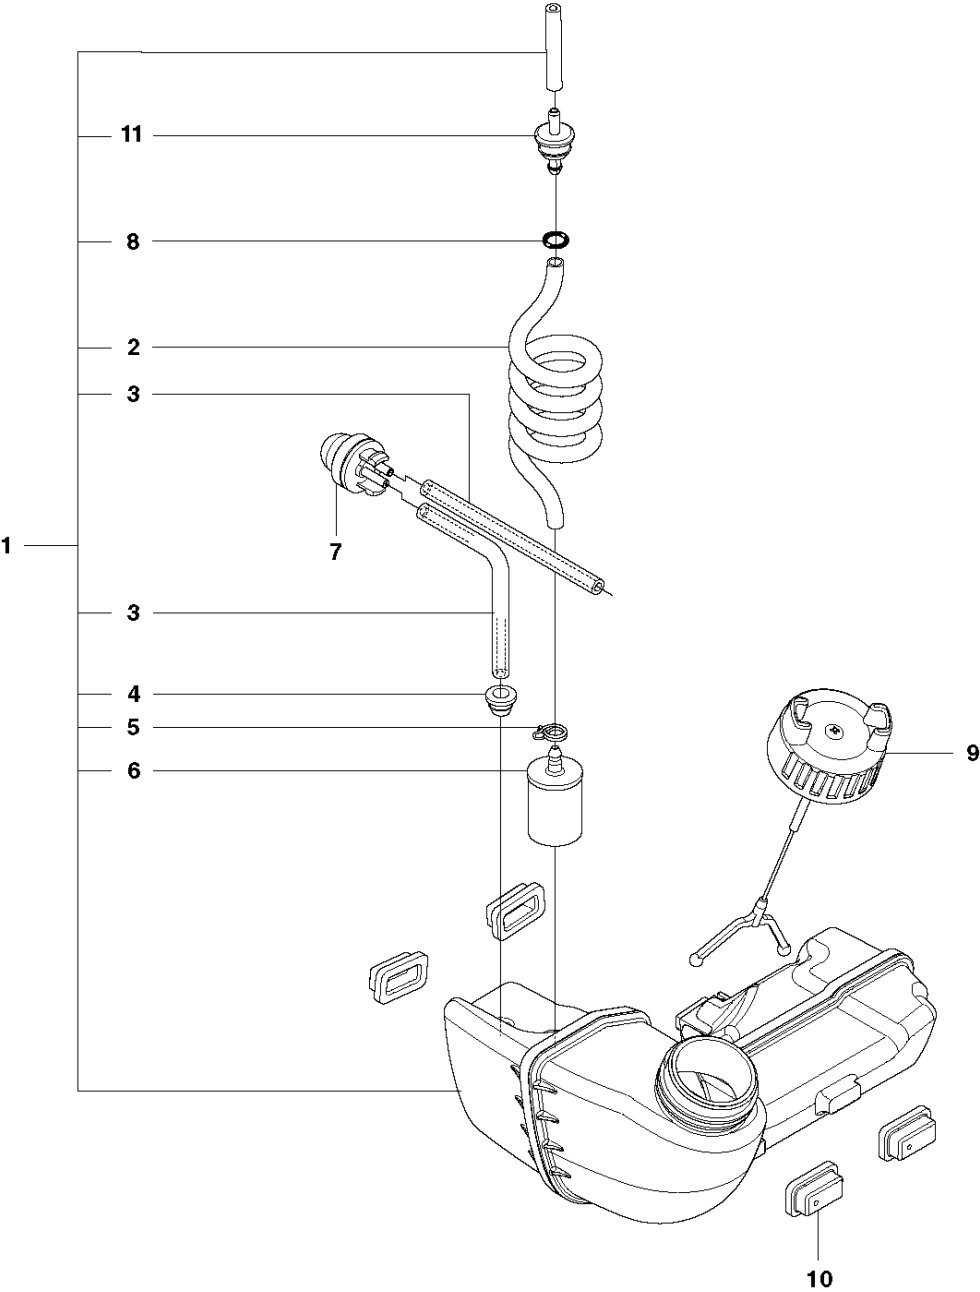

L 327LS, LX, LDX, RX, RDX, RJX, 323RII
FUEL TANK

FUEL TANK

323 RII, from 2012-01

Ref	Part no.	Description	Remark	Qty	Kit
1	584 25 80-01	FUEL TANK ASSY		1	
2	581 75 62-01	FUEL HOSE		1	1
3	537 04 24-01	FUEL HOSE		2	1
4	503 73 58-01	BUSHING		1	1
5	504 02 24-01	HOSE CLAMP		1	1
6	503 44 32-01	FILTER		1	1
7	503 93 66-01	PRIMER HOUSING		1	
8	537 18 49-01	O-RING		1	1
9	544 88 97-02	TANK CAP		1	
10	503 91 10-01	SUSPENSION		4	
11	578 29 56-01	HOSE NIPPLE		1	1