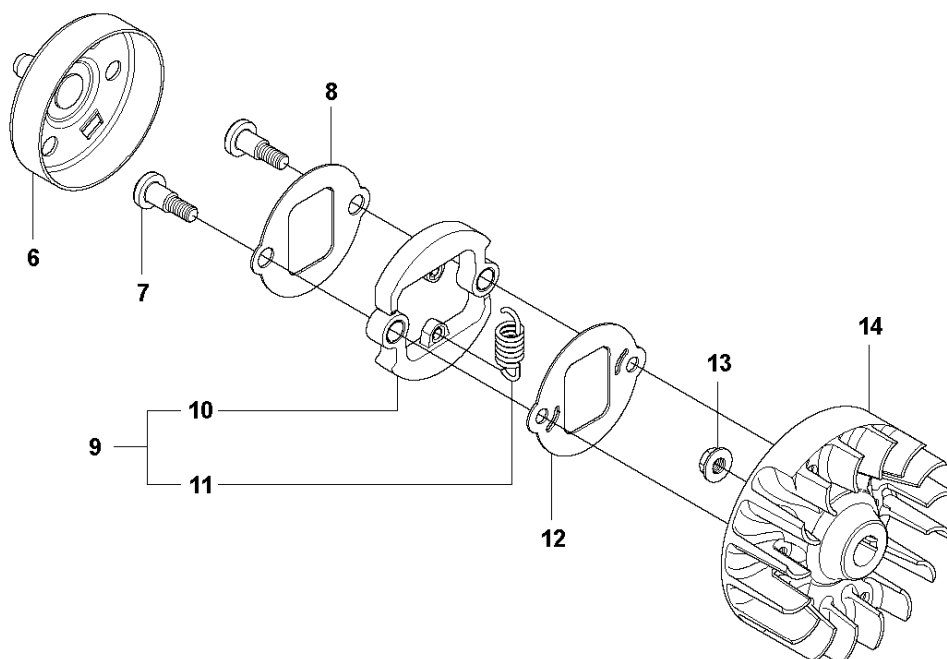

M 327LS, LX, LDX, RX, RDX, RJX, 323RII
IGNITION & CLUTCH

IGNITION SYSTEM & CLUTCH

323 RII, from 2012-01

Ref	Part no.	Description	Remark	Qty	Kit
1	502 49 36-01	SHORT CIRCUIT CABLE		1	
2	537 43 43-01	SPARK PLUG CAP		1	
3	503 23 51-09	SPARK PLUG	Champion RCJ 6Y	1	
4	544 12 70-01	IGNITION MODULE		1	
5	503 21 66-18	SCREW IHST		2	
6	537 23 75-01	CLUTCH DRUM ASSY		1	
7	503 84 29-02	SCREW		2	
8	537 04 67-02	WASHER		1	
9	537 03 22-01	CLUTCH ASSY		1	
10	503 84 28-01	CLUTCH SHOE		2	9
11	503 81 60-01	CLUTCH SPRING		1	9
12	537 04 68-02	WASHER		1	
13	731 71 16-51	HEXAGON NUT FLANGED		1	
14	537 24 96-02	FLYWHEEL		1	
15	501 48 56-01	CONTACT SPRING		1