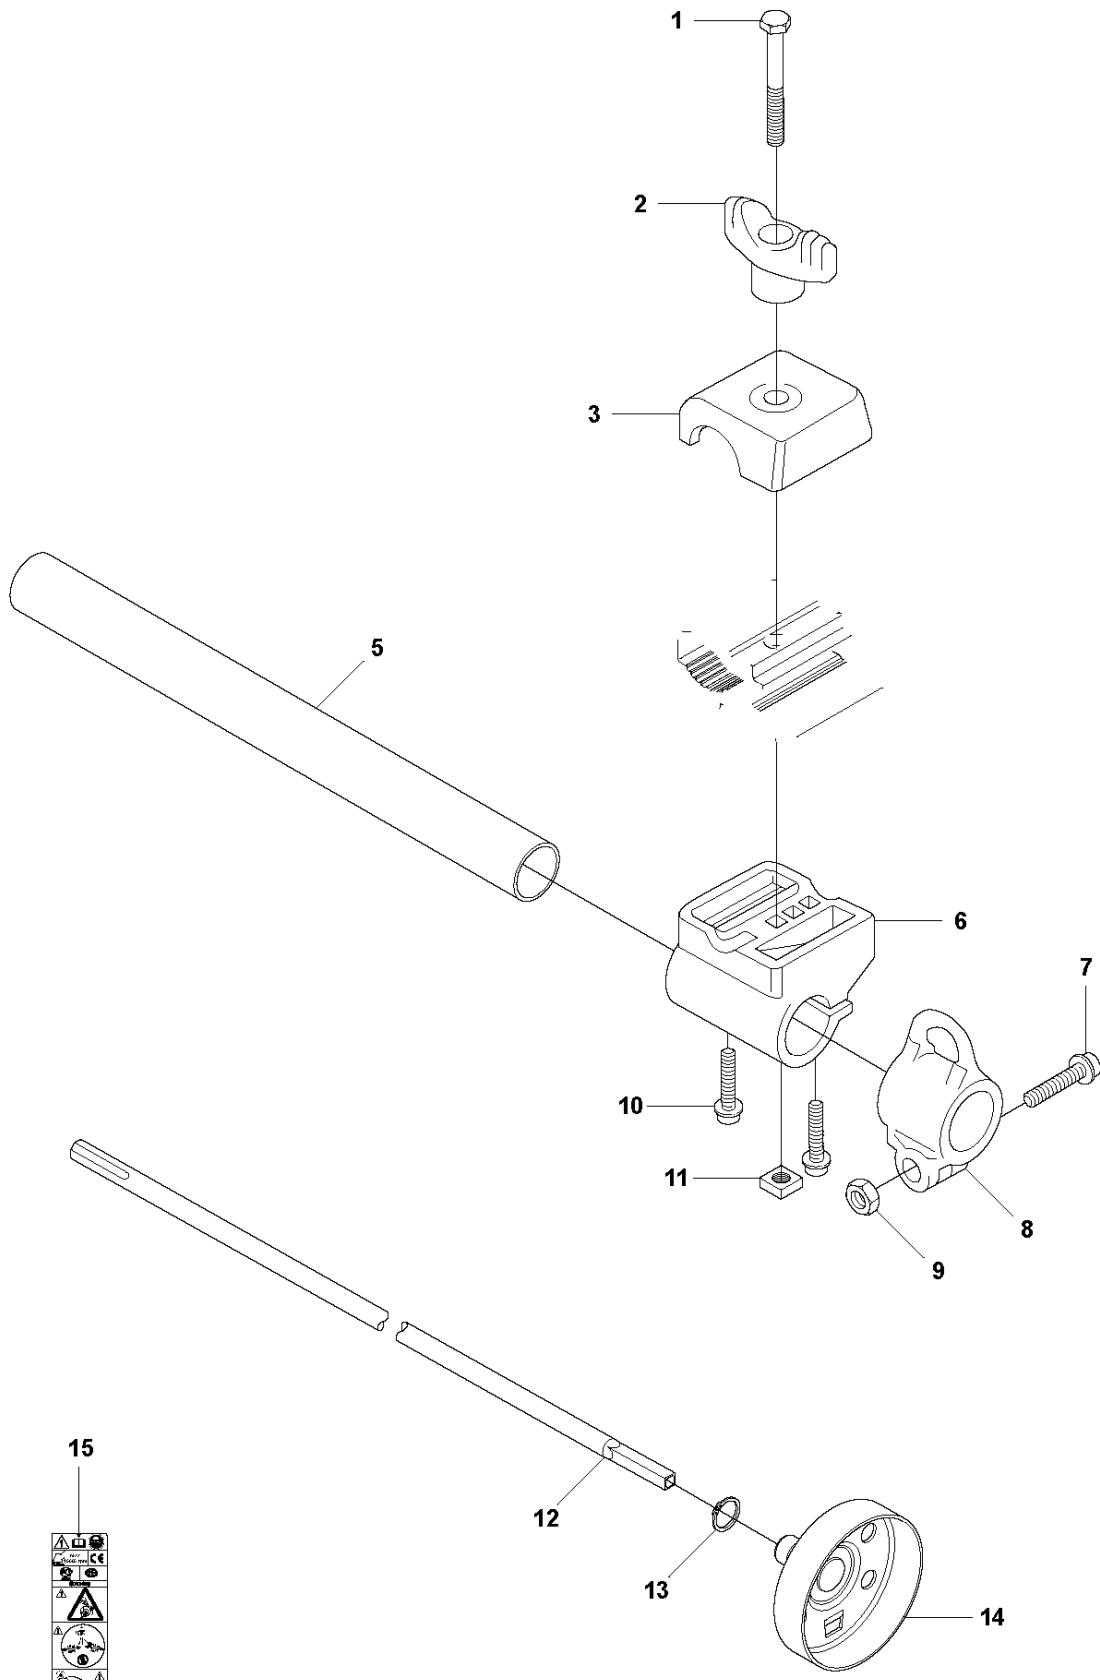

D 323RII
SHAFT

SHAFT

323 RII, from 2012-01

Ref	Part no.	Description	Remark	Qty	Kit
1	725 23 86-51	SCREW EHHM		1	
2	503 87 90-01	KNOB		1	
3	503 72 29-01	COVER HANDLE BAR		1	
5	503 88 88-01	TUBE		1	
6	503 88 23-01	BRACKET		1	
7	503 20 07-16	SCREW IHSCFM		1	
8	503 94 10-01	HOOK		1	
9	731 23 14-01	HEXAGON NUT		1	
10	503 21 75-25	SCREW IHSCFT		2	
11	502 19 71-01	SQUARE NUT		1	
12	537 23 48-01	DRIVE SHAFT		1	
13	735 31 12-00	CIRCLIP		1	
14	537 23 75-01	CLUTCH DRUM ASSY		1	
15	537 29 48-01	LABEL		1	